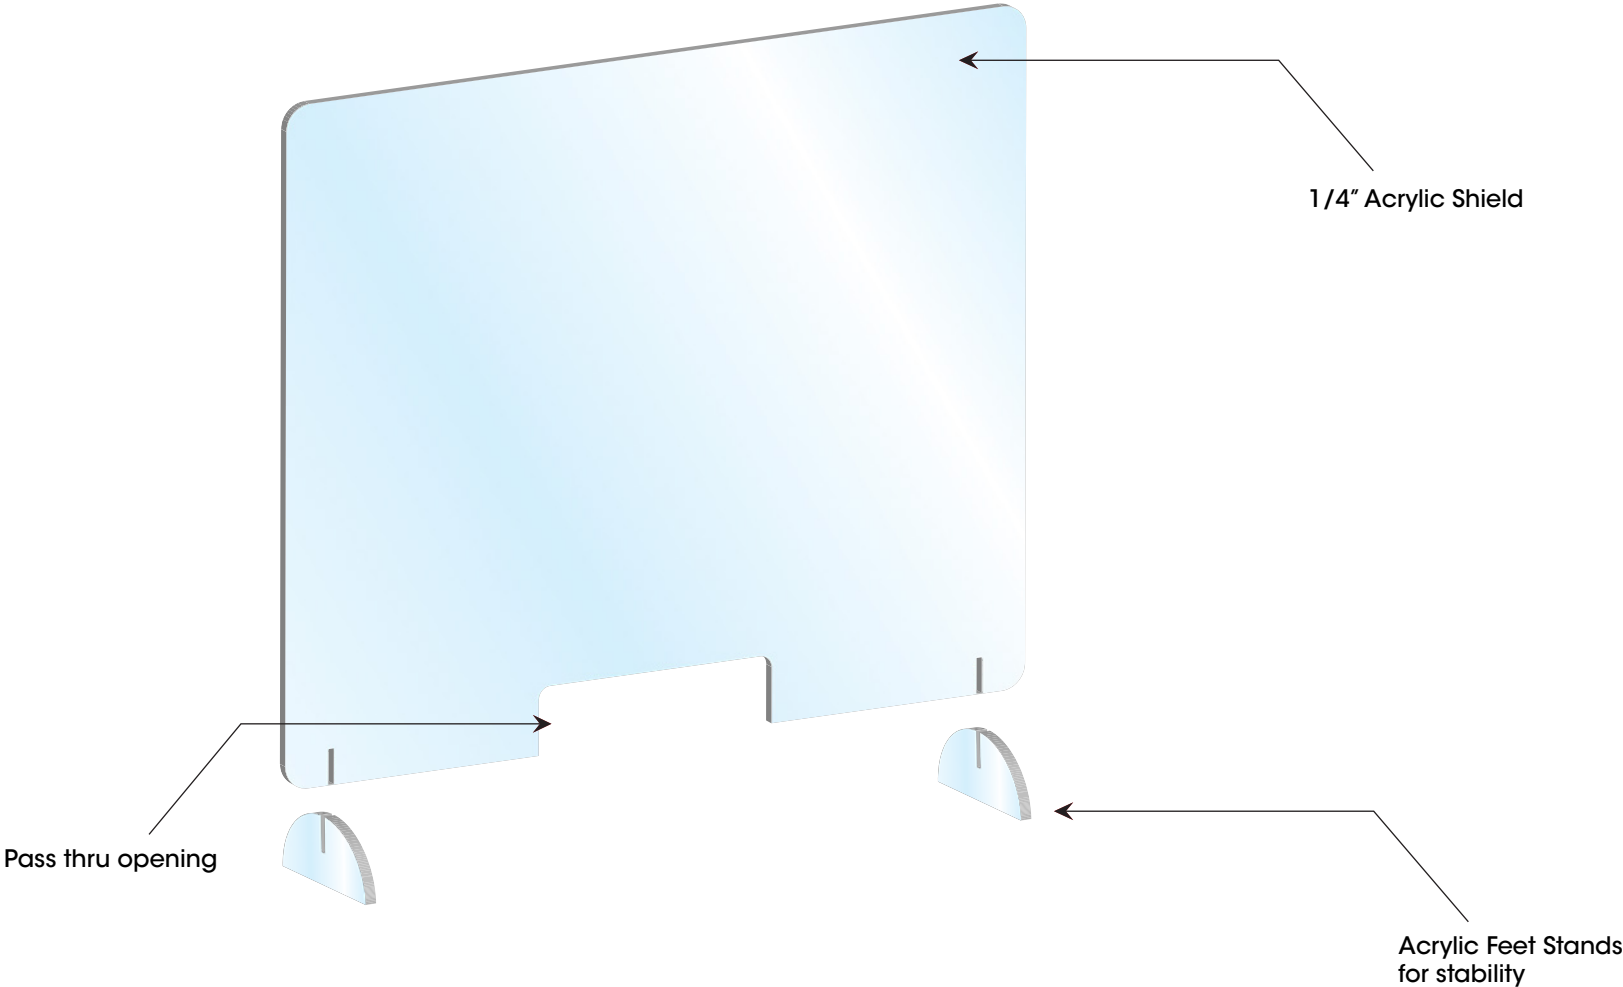

PROTECTIVE GERM SHIELDS

EXPLODED VIEW