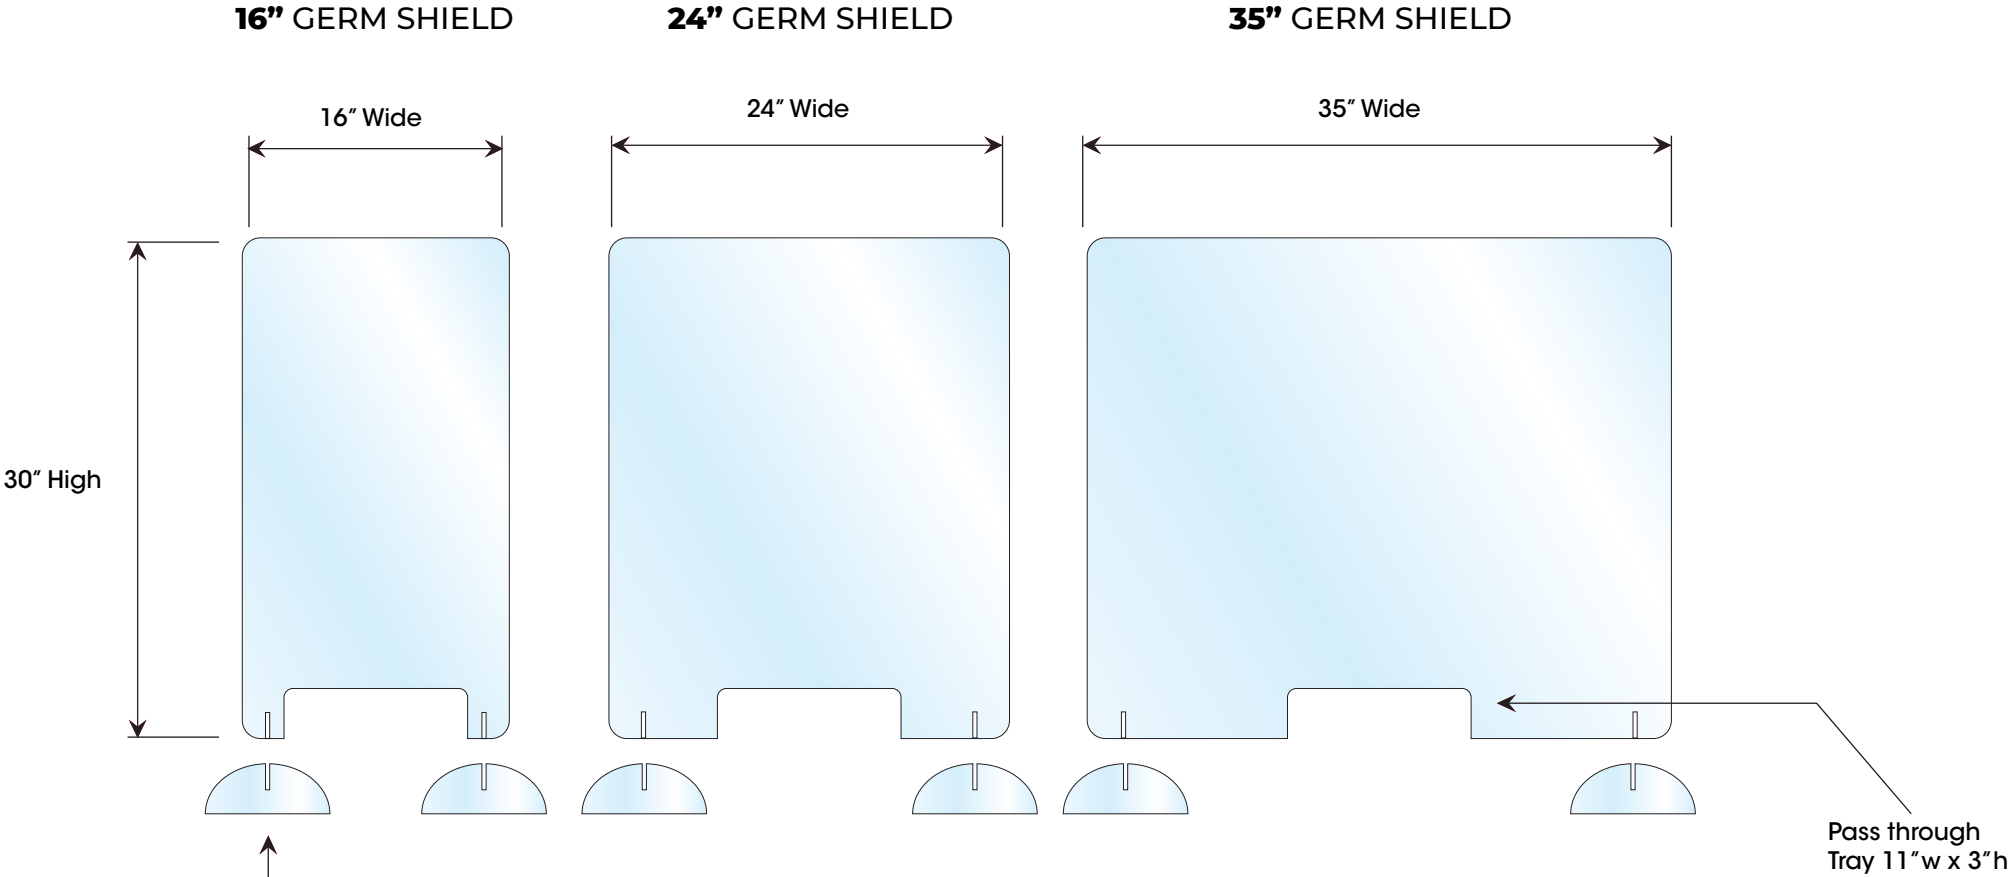

PROTECTIVE GERM SHIELDS

KEEP EMPLOYEES & CUSTOMERS SAFE WITH OUR **30" TALL** ACRYLIC GERM SHIELDS

SHANAHAN
PRINTING + GRAPHICS, INC.

16" GERM SHIELD

24" GERM SHIELD

35" GERM SHIELD

FEATURES

- 3 DIFFERENT SIZES
- PROTECT AGAINST SNEEZING, COUGHING, & GERMS
- BOTTOM SLOT TO TRANSFER GOODS

PROTECTIVE GERM SHIELDS

OVERALL SIZES

8" w x 3" h
Feet

MANUFACTURED

¼" thick clear acrylic
11" wide by 3" tall pass thru opening at the bottom
Rounded corners & edges are smooth to touch.

PROTECTIVE GERM SHIELDS